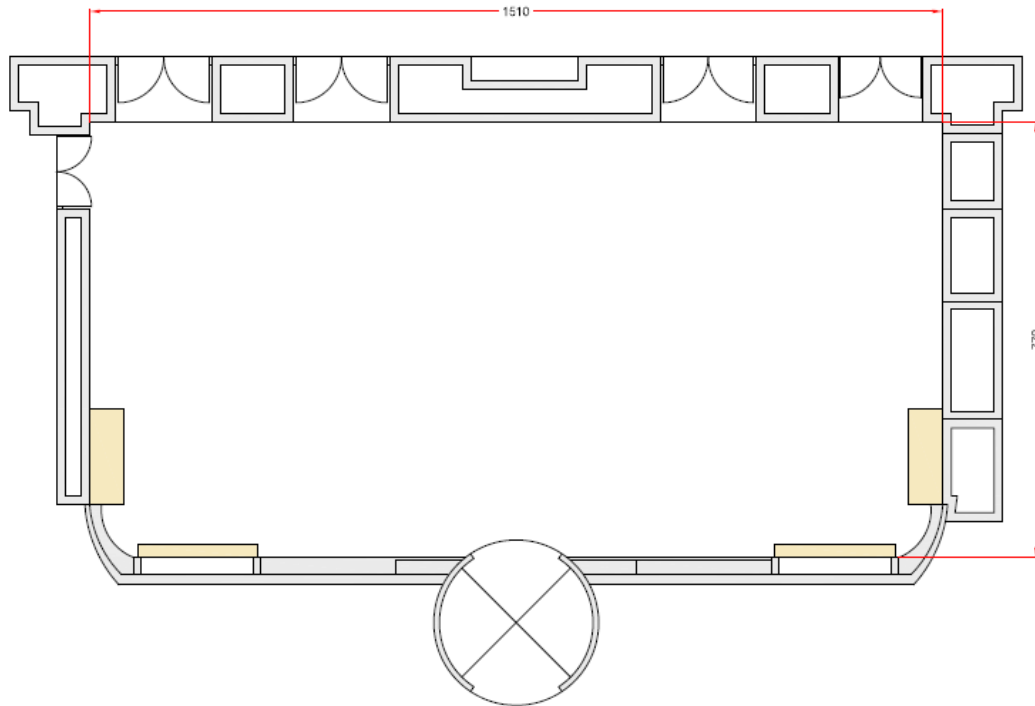

## ARCADES

Located in the Palace wing of the hotel, the Arcades room has a classic style and it communicates directly with the Library. Former hotel Reception, the turnstile and the beautiful woodwork have been preserved and this room benefits of an independent entrance. This room can welcome up to 100 guests for cocktails and it can also open its doors for your business meetings and conferences.

# BEAU-RIVAGE PALACE

LAUSANNE SWITZERLAND

Hauteur max = 500 cm  
Hauteur boiserie = 410 cm

Surface	Dimension	Height
104sqm	14.1 x 7.5m	4.2m

Settings	Cocktail	Conference	Banquet	Theater
Maximal capacity	100 pers.	60 pers.	80 pers.	120 pers.