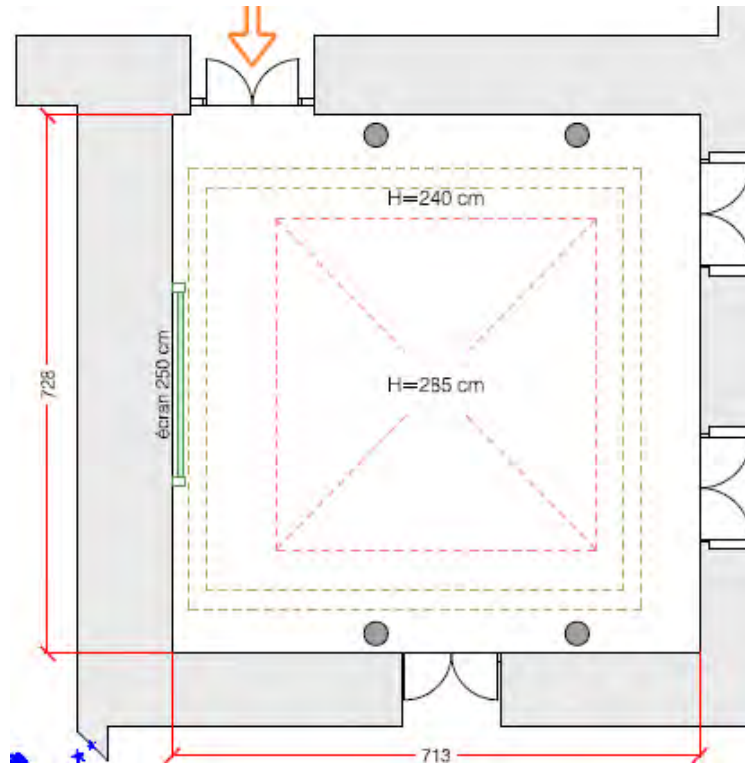

## ATRIUM

Ideal as a complement for the Forum room, the Atrium room can be used as an office or as a conference room up to 20 participants. It can also welcome your coffee breaks and share a private hall with the Forum.

Surface	Dimension	Height
55sqm	7.5 x 7.35m	2.8m

Settings	Cocktail	Conference	Banquet	Theater
Maximal capacity	-	21 pers.	-	35 pers.