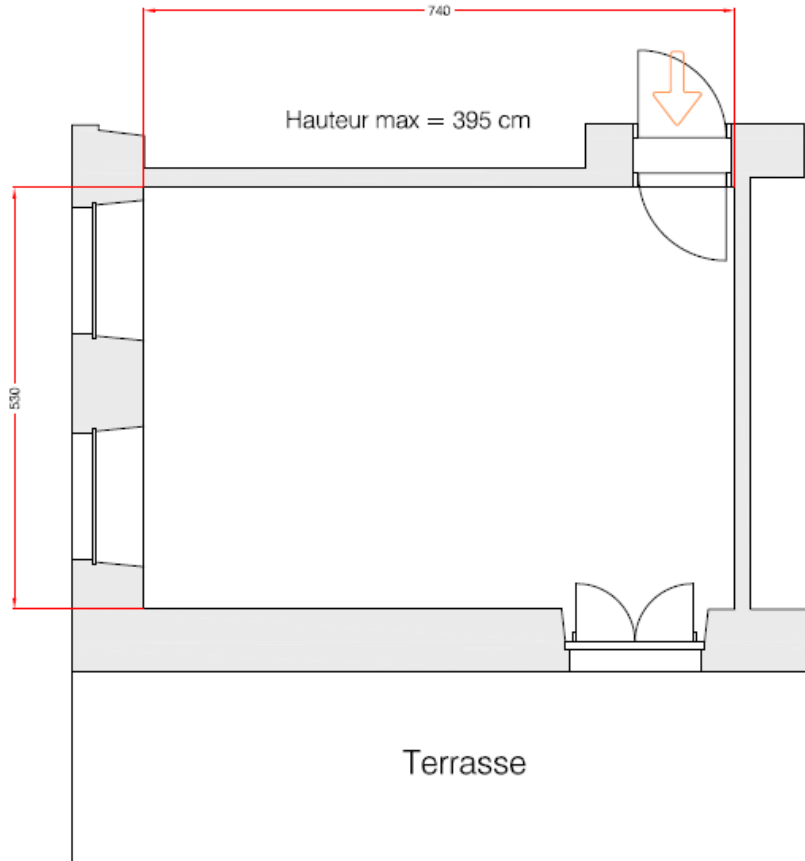

## BEAUX-ARTS

This classic room with light coloured walls, is ideal for your private dining events, your small conferences and can be transformed into a break-out room. Very bright, it offers a view on the lake and it opens onto its private terrace.

BEAU-RIVAGE PALACE  
LAUSANNE SWITZERLAND

Surface	Dimension	Height
40sqm	7.4 x 5.4m	4m

Setting	Cocktail	Conference	Banquet	Theater
Maximal capacity	25 pers.	16 pers.	24 pers.	25 pers.