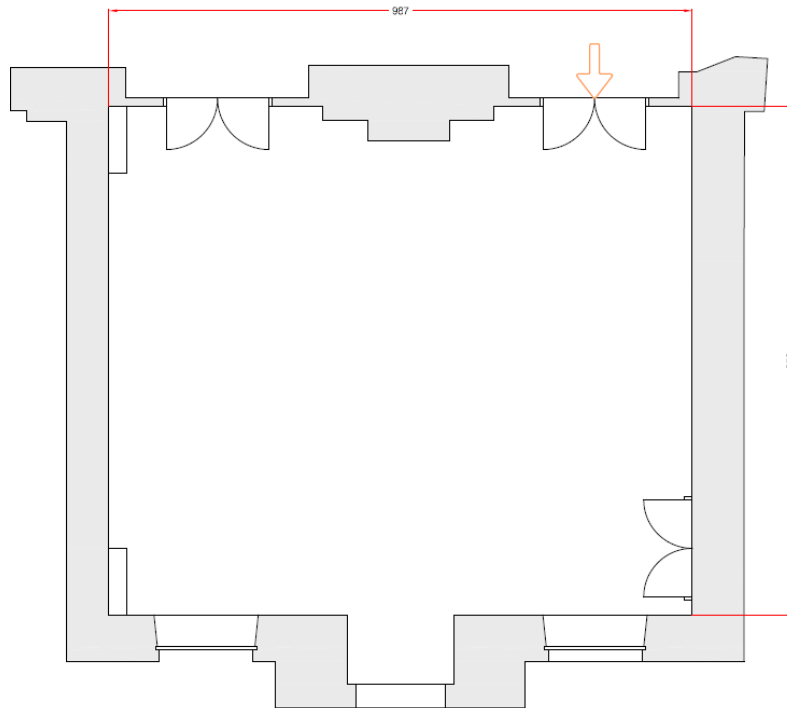

BEAU-RIVAGE PALACE
LAUSANNE SWITZERLAND

LEMAN

Located in the Palace wing of the hotel, the Léman room takes his name from the beautiful lake Léman right in front of it. Neo-baroque style, very bright, this cream parlor also has a terrace overlooking the lake. With a wooden floor and a decorative fireplace, it can accommodate for up to 80 guests for cocktails, 50 guests for dinners and 60 guests for conferences.

BEAU-RIVAGE PALACE

LAUSANNE SWITZERLAND

Hauteur max = 370 cm

Surface	Dimension	Height
85sqm	10 x 8.4m	3.8m

Settings	Cocktail	Conference	Banquet	Theater
Maximal capacity	80 pers.	40 pers.	50 pers.	60 pers.