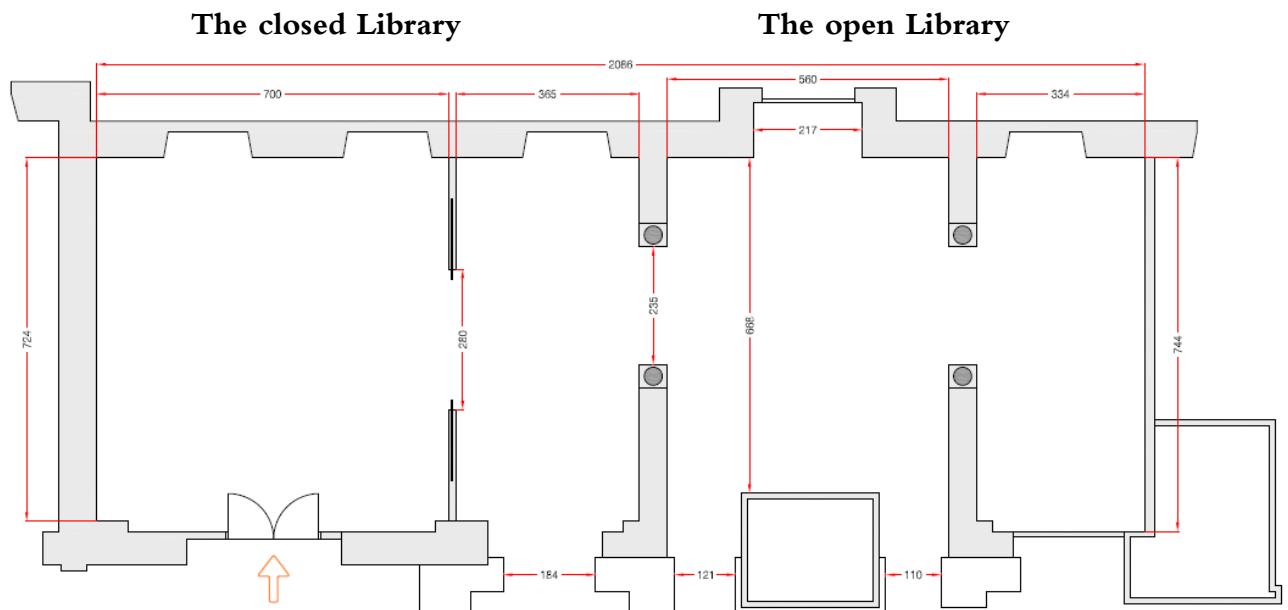

## THE LIBRARY

Located in the Palace wing of the hotel, this place offers you a warm and intimate atmosphere with a “British” touch and can be shared in two rooms : open and closed Library.

Decorated with a great woodwork and a green almond tone this area invites you to relax. With a magnificent view on the Geneva Lake, an access to the terrace and its chess-board, the open or closed Library can perfectly accommodate your private coffee breaks, cocktails, dinners and small meetings.

### The open Library

Surface	Dimension	Height
106sqm	13.75 x 22.7m	3.4m

Settings	Cocktail	Conference	Banquet	Theater
Maximal capacity	80 pers.	-	-	-

### The closed Library

Surface	Dimension	Height
58sqm	7.5 x 7.7m	3.4m

Settings	Cocktail	Conference	Banquet	Theater
Maximal capacity	35 pers.	16 pers.	33 pers.	30 pers.