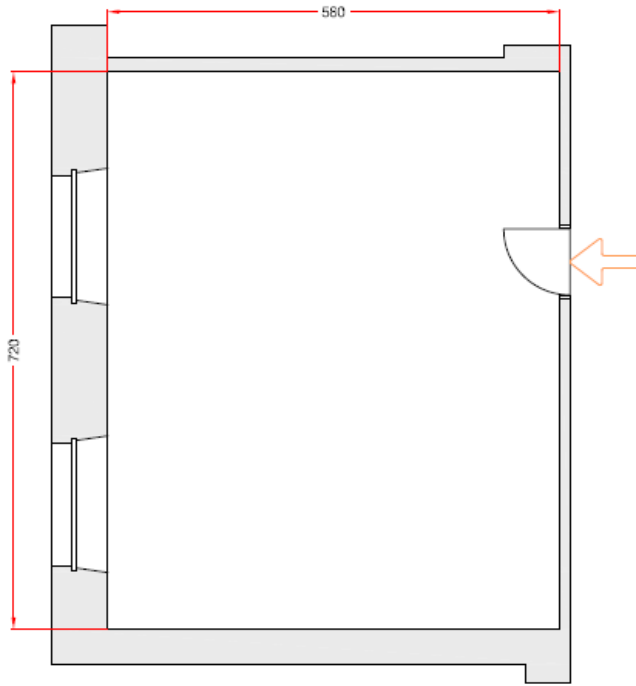

OLYMPIQUE

This traditional room has a touch of modern art. Very bright, it is ideal for private dinners, break-out room and for small conference up to 16 persons.

Hauteur max = 395 cm

Surface	Dimension	Height
45sqm	7.7 x 5.8m	4m

Settings	Cocktail	Conference	Banquet	Theater
Maximal capacity	25 pers.	16 pers.	24 pers.	25 pers.