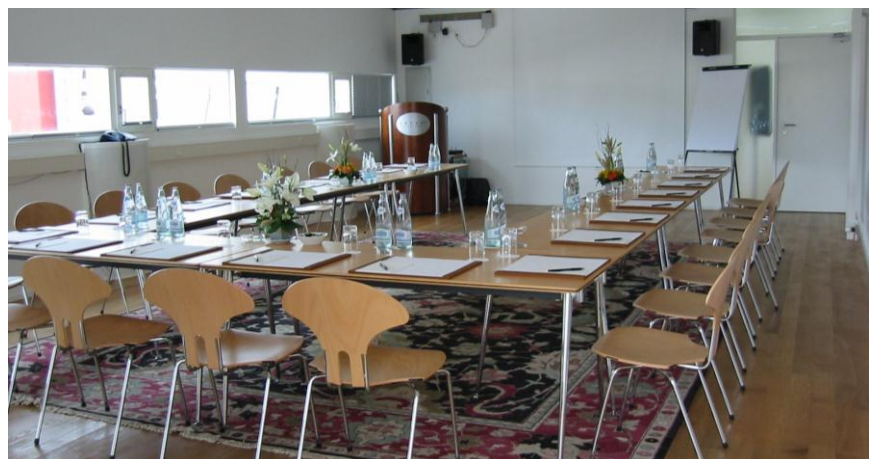

CHÂTEAUX
& HÔTELS
COLLECTION®